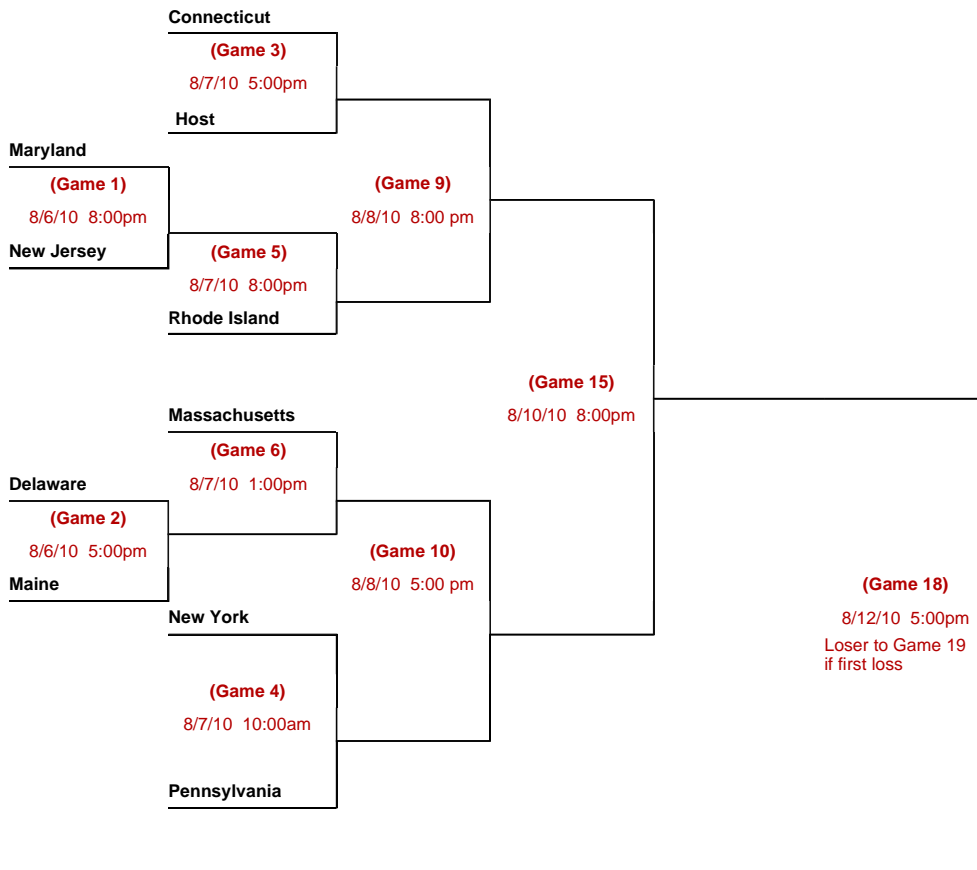

Senior League Baseball
Regional Tournaments and World Series Results

Little League Home / Little League Souvenirs / E-News / Past Champions / Past Results / Help

Baseball	
Little League	Senior League
Junior League	Big League
Softball	
Little League	Senior League
Junior League	Big League

[Welcome](#) / [Series](#) / [Central](#) / [East](#) / [Southeast](#) / [Southwest](#) / [West](#) / [Asia Pacific](#) / [Canada](#) / [EMEA](#) / [Latin America](#)

Eastern Regional Tournament

W. Deptford, New Jersey (District 15)
 August 6 - 12

<http://www.eteamz.com/senioreasternregional>

Teams			
Massachusetts	Oxford LL Oxford, Massachusetts	New York	To Be Determined
Delaware	To Be Determined	Connecticut	To Be Determined
Host	To Be Determined	Pennsylvania	To Be Determined
Rhode Island	To Be Determined	Maine	To Be Determined
Maryland	To Be Determined	New Jersey	To Be Determined

Box Scores

Game 1	Game 5	Game 9	Game 13	Game 17
Game 2	Game 6	Game 10	Game 14	Game 18
Game 3	Game 7	Game 11	Game 15	
Game 4	Game 8	Game 12	Game 16	

The Winner advances to the Senior League World Series.