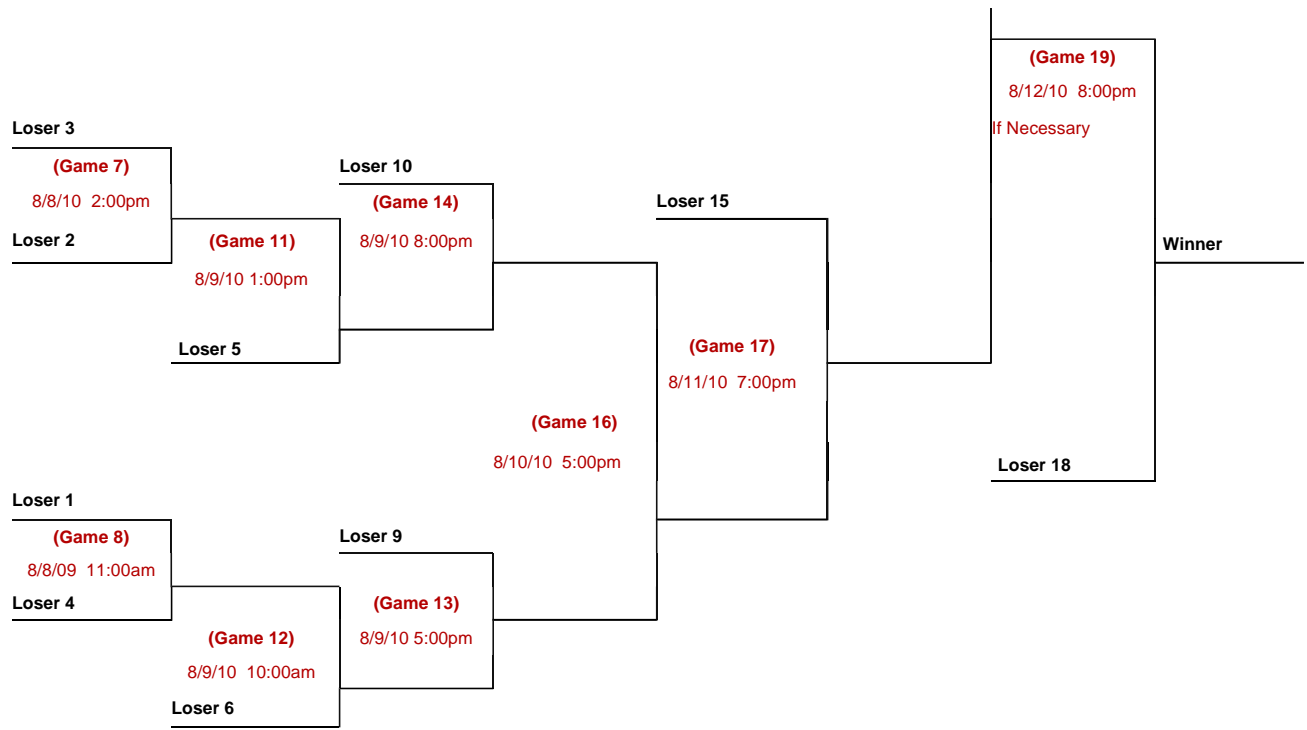

[Welcome](#) / [Series](#) / [Central](#) / [East](#) / [Southeast](#) / [Southwest](#) / [West](#) / [Asia Pacific](#) / [Canada](#) / [EMEA](#) / [Latin America](#)

Eastern Regional Tournament

W. Deptford, New Jersey (District 15)
 August 6 - 12

<http://www.eteamz.com/senioreasternregional>

Teams			
Massachusetts	Oxford LL Oxford, Massachusetts	New York	To Be Determined
Delaware	To Be Determined	Connecticut	To Be Determined
Host	To Be Determined	Pennsylvania	To Be Determined
Rhode Island	To Be Determined	Maine	To Be Determined
Maryland	To Be Determined	New Jersey	To Be Determined

Box Scores

Game 1	Game 5	Game 9	Game 13	Game 17
Game 2	Game 6	Game 10	Game 14	Game 18
Game 3	Game 7	Game 11	Game 15	
Game 4	Game 8	Game 12	Game 16	

The Winner advances to the Senior League World Series.